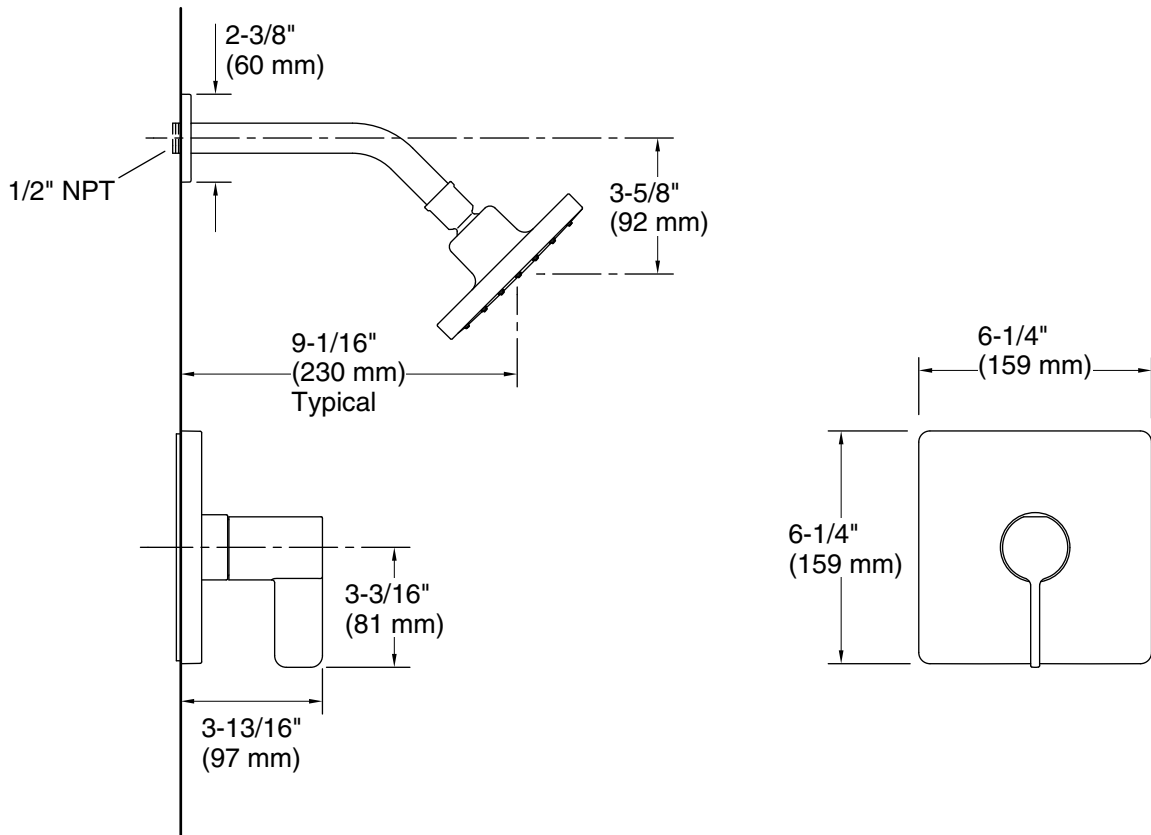

KOHLER Faucets Rite-Temp® shower trim kit with lever handle, 1.75 gpm
Parallel®
K-TS23503-4G

Technical Information

All product dimensions are nominal.

Drain included: No

Showerhead/Body Spray:

Rated maximum flow: 1.75 gal/min (6.6 l/min)

Pressure: 45 psi (3.1 bar)

Notes

Install this product according to the installation instructions.